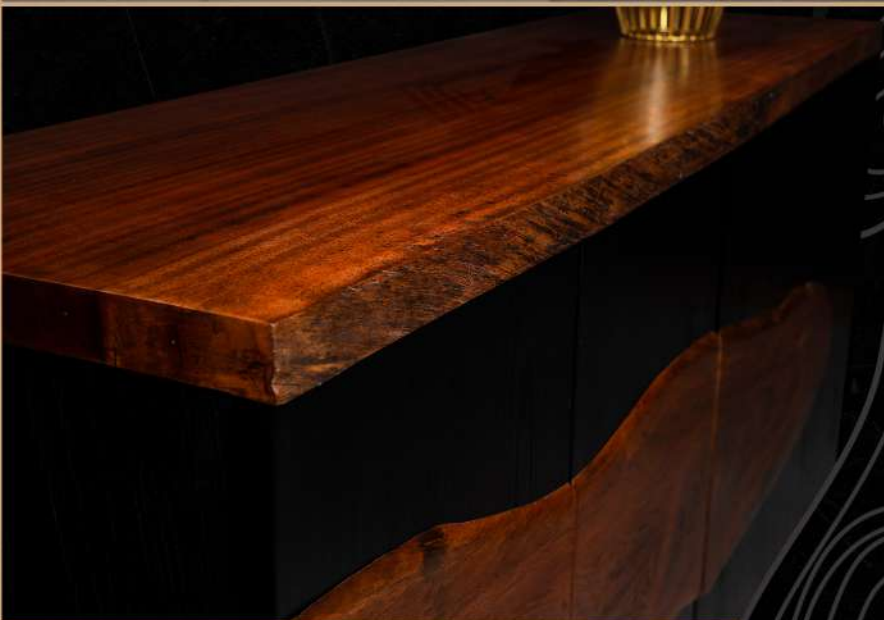

LU0003

Length: 200cm

Width: 55cm

Height: 95cm