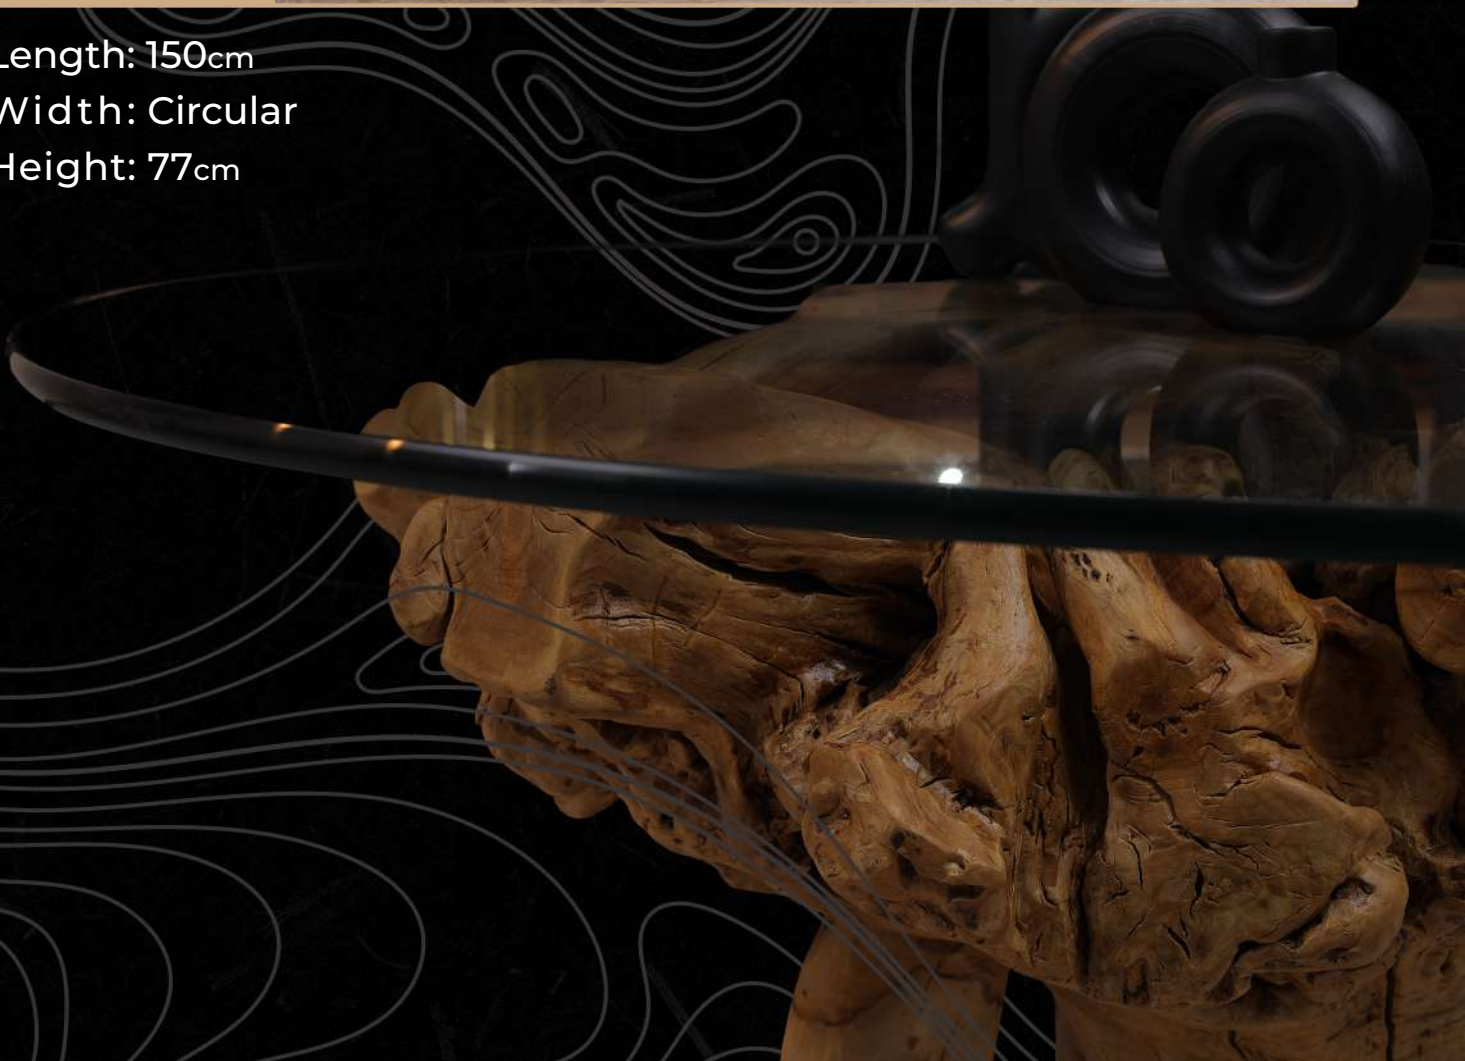

DT0011

Length: 150cm

Width: Circular

Height: 77cm